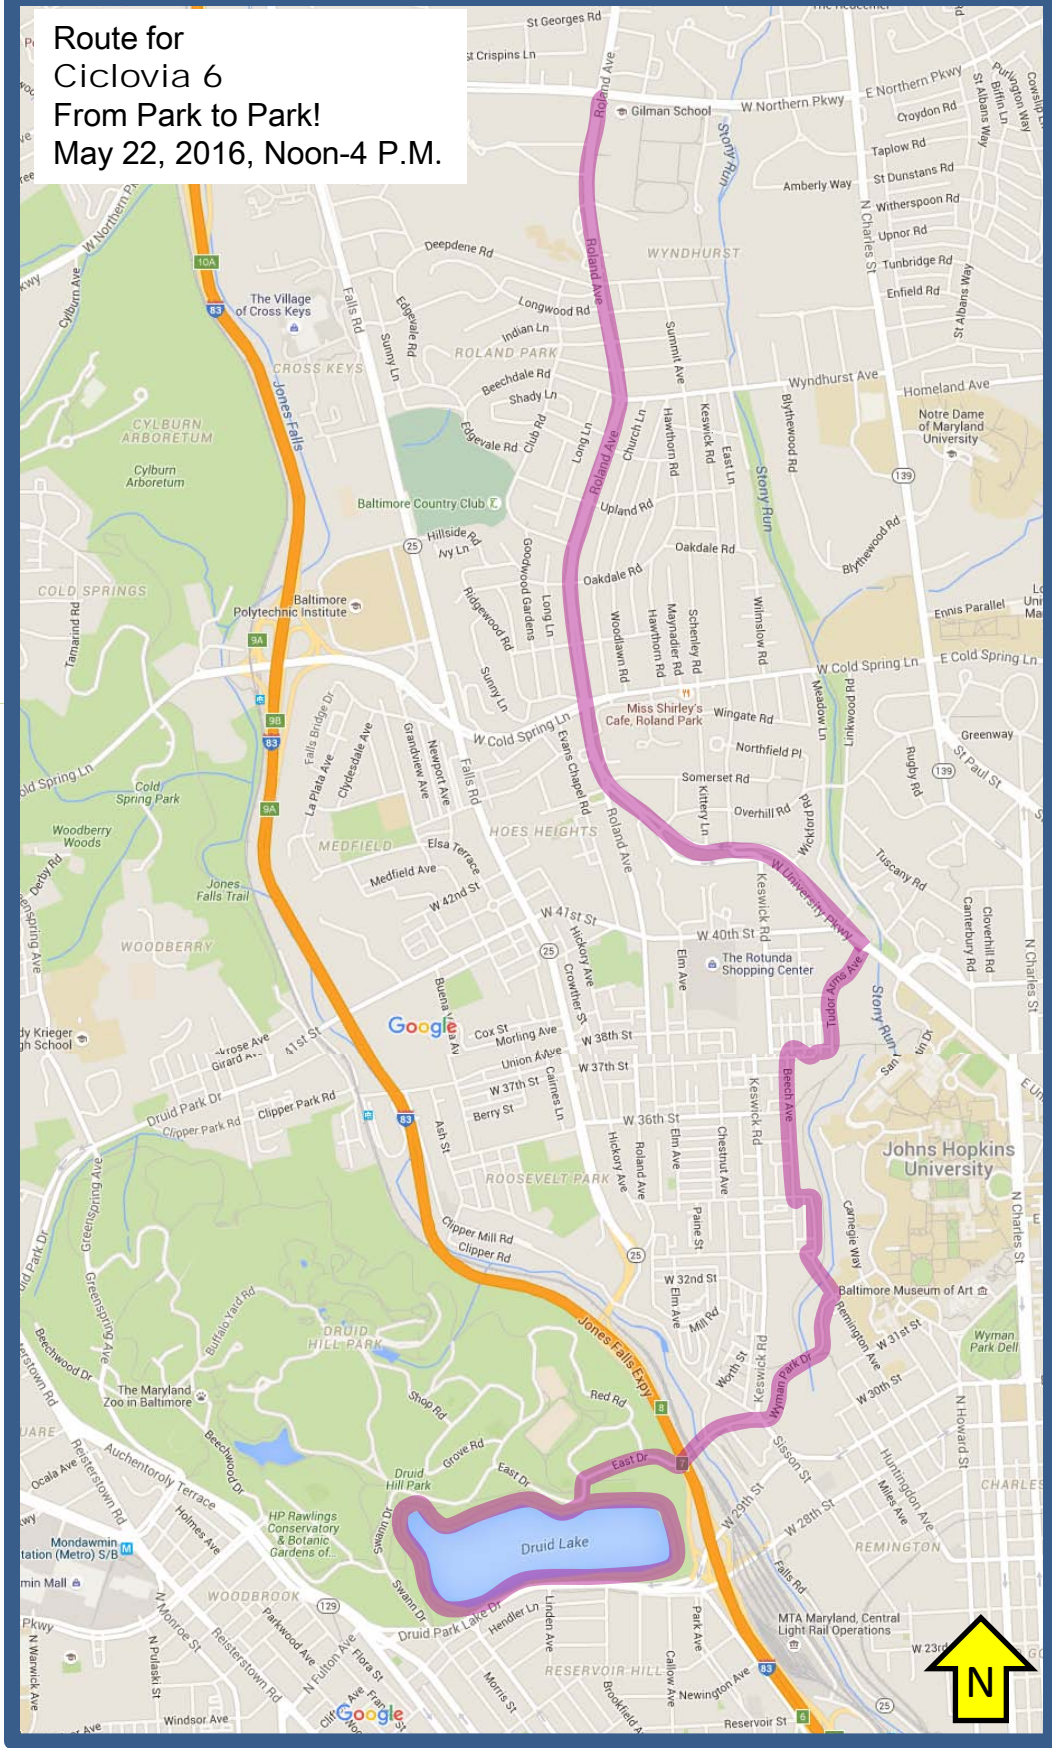

Route for Ciclovía 6
From Park to Park!
May 22, 2016, Noon-4 P.M.

Sunday, May 22, 2016 Noon – 4:00 pm Ciclovía Route